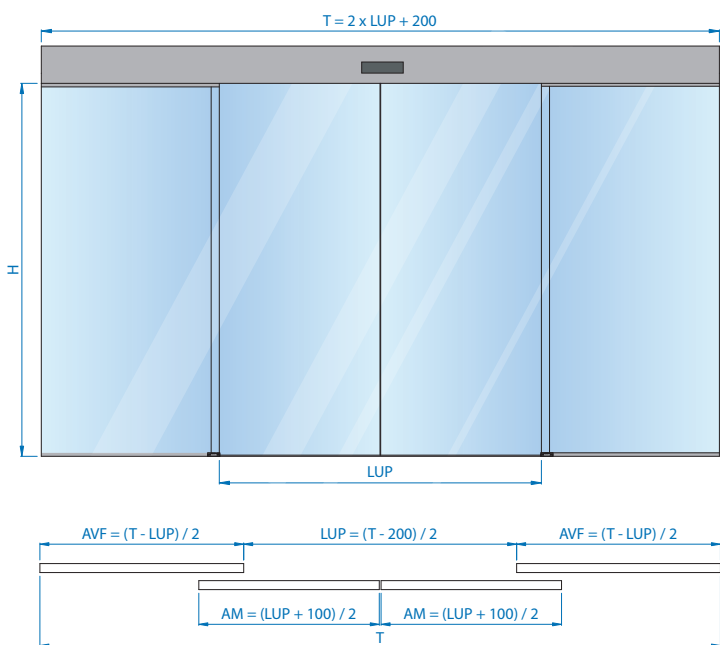

MORDAZA FRAME