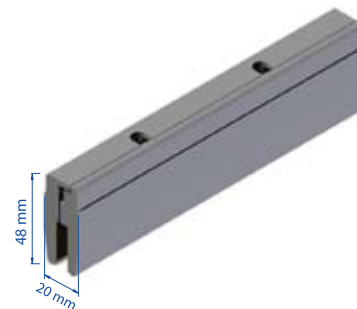

MORDAZA

CONFIGURATIONS

OPERATORS	NUMBER OF LEAVES	FINISHES
Universal	1 moving + 0 fixed	Anodised: silver
	2 moving + 0 fixed	
Ertain	1 moving + 1 fixed	
	2 moving + 2 fixed