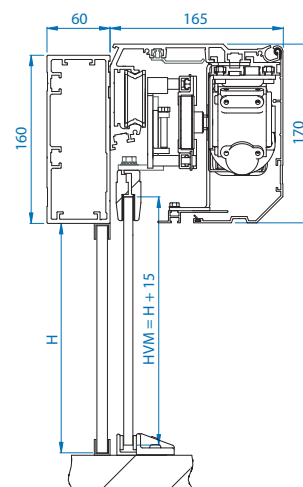

MORDAZA FRAME